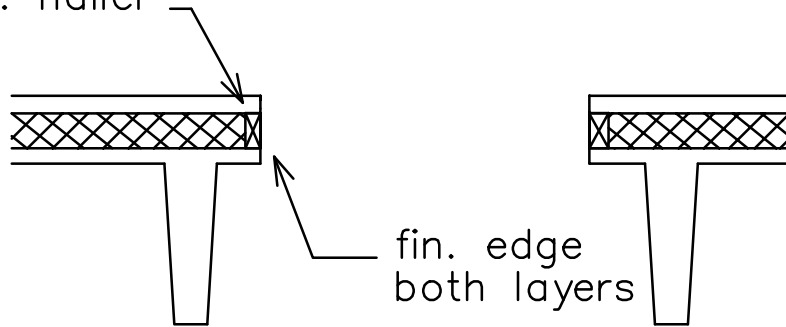

2"x treated wd. nailer

JAMB DETAIL